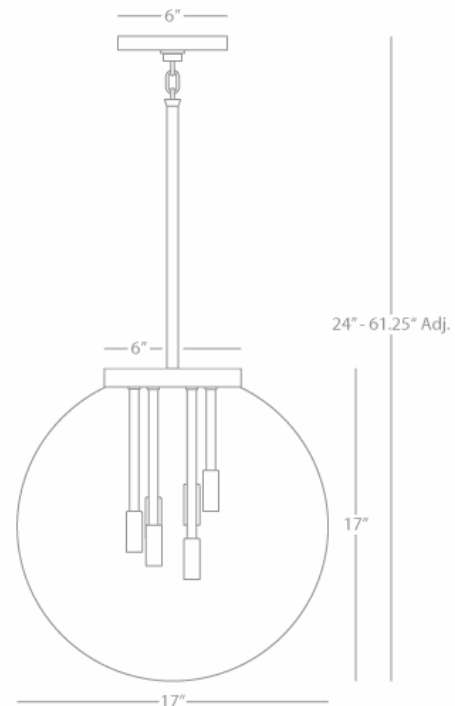

ZOLTAR

2433

Pendant

6-25W Max.

Bulb Type: B, Candelabra Base

Direct Wire

Antique Brass Finish

Clear Glass Shade

Susp. Hardware: 3 pcs. 5/8" X 12"

& 1 pc. 5/8" X 6" Extension Rods

FINISH OPTION:

S2433 - Polished Nickel

**\*\* Available for Quick SHIP \*\***