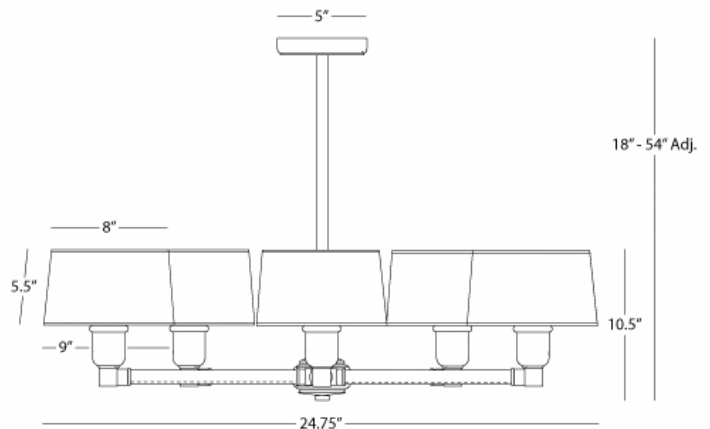

FINISH / SHADE OPTION:

1954 - Deep Patina Bronze

Chocolate Brown Leather

Ascot Bone Fabric Shades

** Available for Quick SHIP **