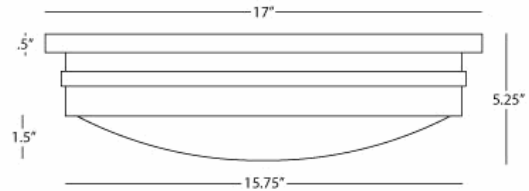

** Available for Quick SHIP **