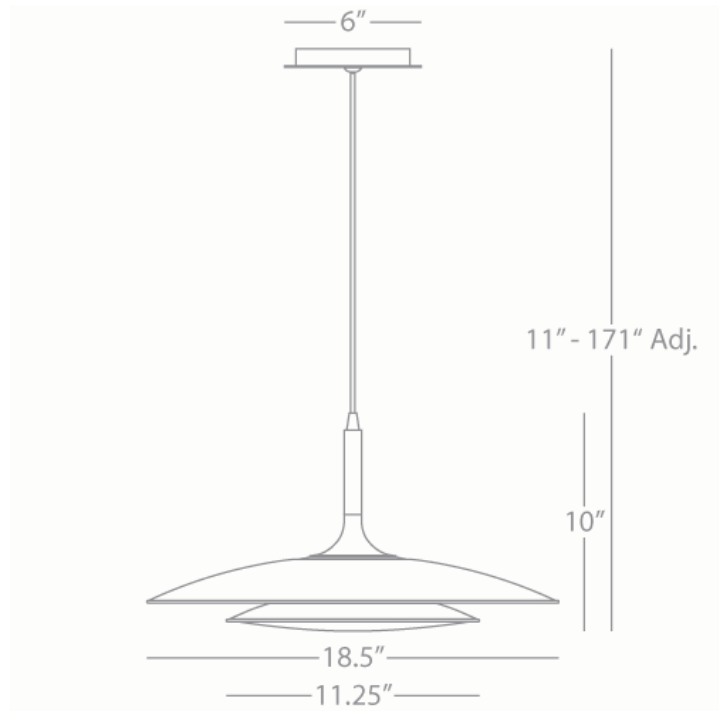

AXIOM

B3390

Pendant

3 - 35W Max.

Bulb Type: 120V G9 Bi-Pin Halogen

Bulbs Included

Direct Wire

Gloss Black Finish

Frosted, White Cased Glass Diffuser

Susp. Hardware: 12ft Black Fabric Wrapped Cord

FINISH OPTIONS:

3390 - Polished Gold

S3390 - Polished Nickel

**** Available for Quick SHIP ****