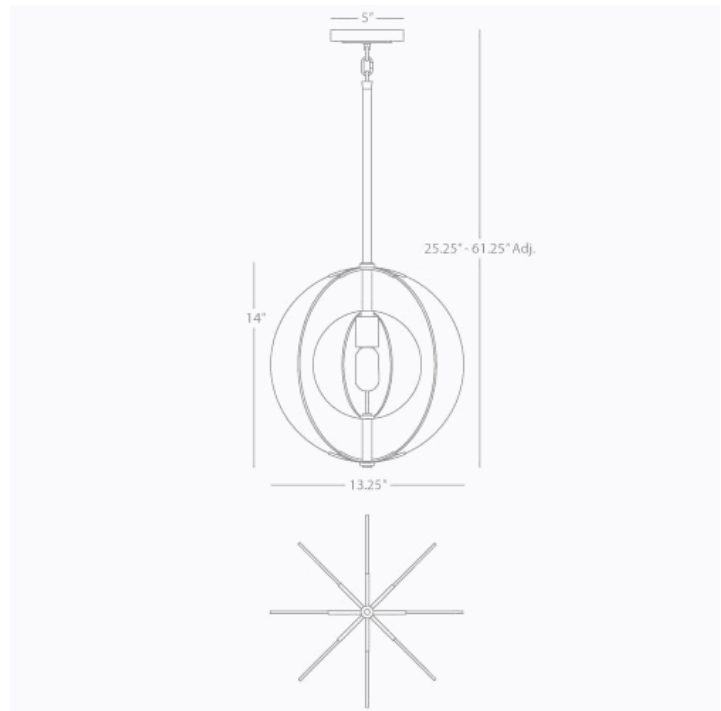

LATITUDE

3373

Pendant

1 - 100W Max.

Bulb Type: A

Direct Wire

Aged Brass Finish w/ Clear Glass Accents

Susp. Hardware: 3 pcs. 5/8" x 12" & 1 pc. 5/8" x 6"

Extensions

Ships with 1-30W Filament Bulb

FINISH OPTION:

D3373 - Dark Antique Nickel

**** Available for Quick SHIP ****